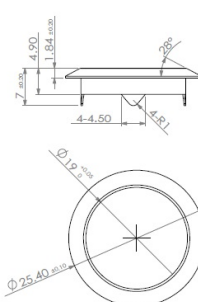

PRODUCT SHEET

Description:

Rim Lock 850, $\varnothing 19 \times 22 \text{mm}$, Drawer, NPL, CK SISO, KA H05

Item number:

14.01.040-8

Units	Box	Carton	HS Code	Barcode
Pcs.	12	192	8301300000	
				5704866032032

SISO A/S

Mileparken 11
DK-2740 Skovlunde
Denmark
VAT: DK 24786013

Phone +45 45 830 900

www.siso.dk
siso@siso.dk

Danske Bank
Nytorv Branch
Copenhagen
SWIFT: DABADKKK

Account no.
4180 3112 112936
IBAN Account
DK7230003112112936